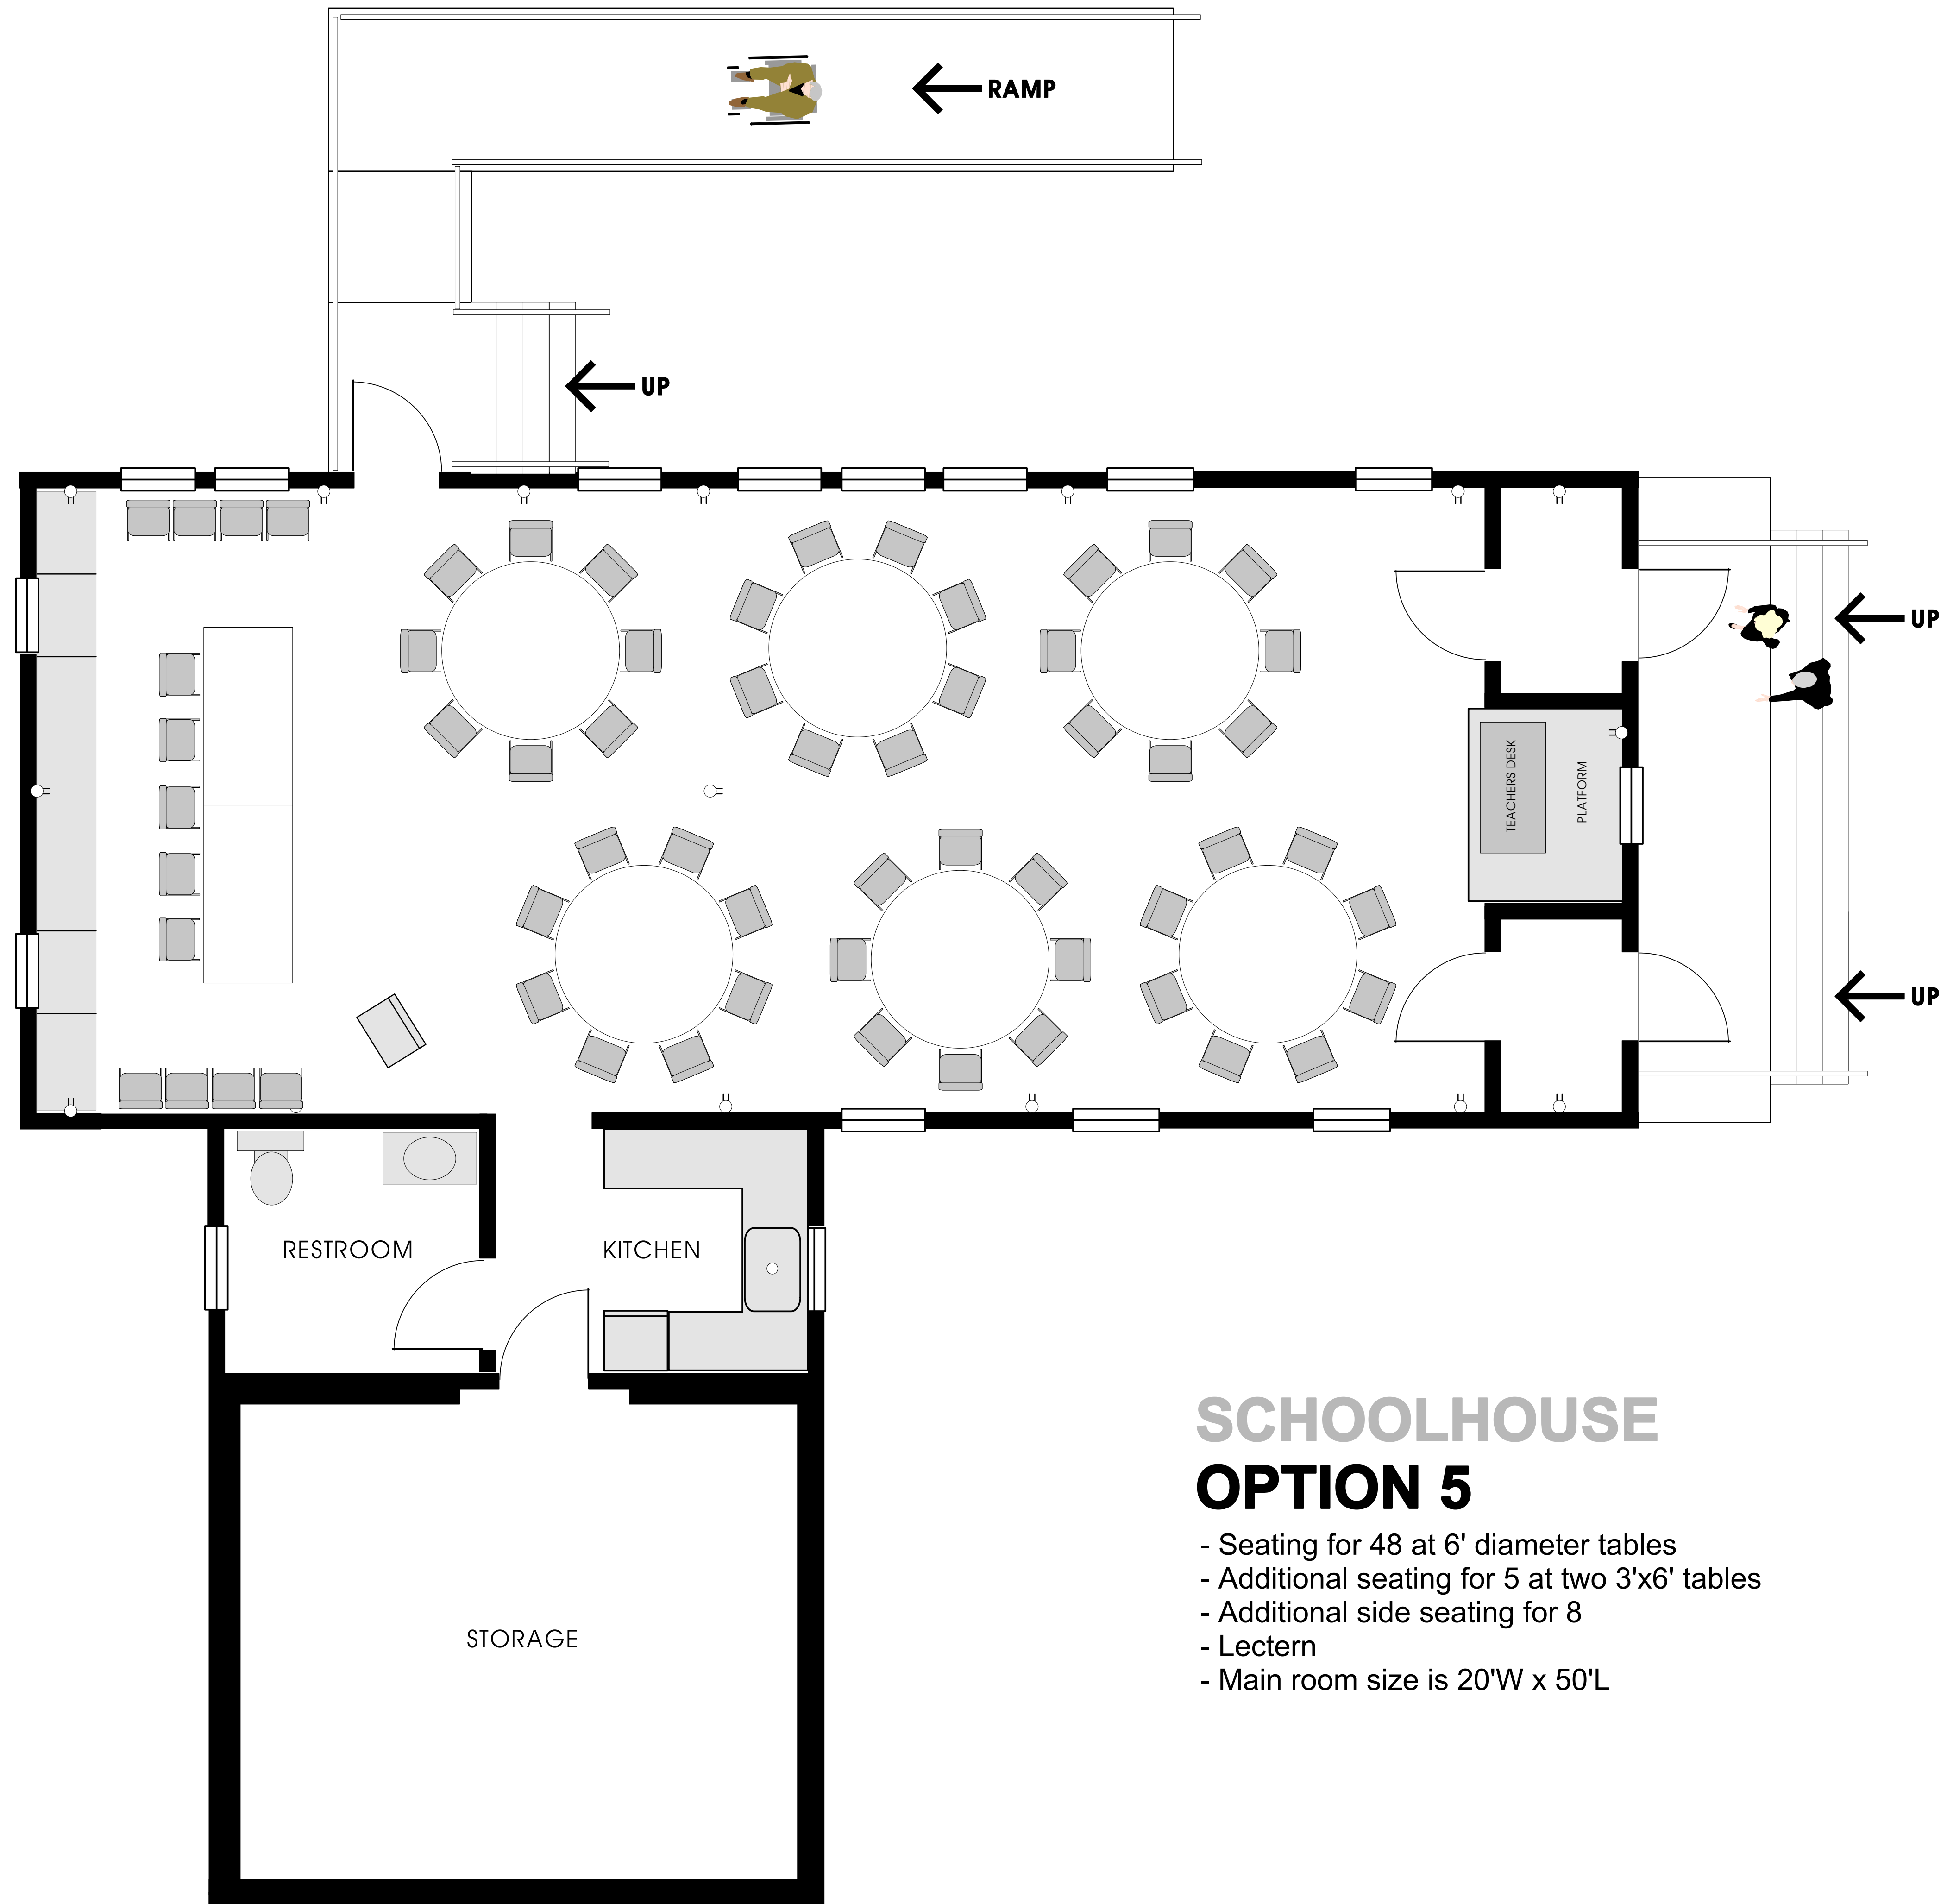

## SCHOOLHOUSE OPTION 1

- Seating 75
- Additional side seating for 3
- Lectern
- 6' diameter display table
- Main room size is 20'W x 50'L

## SCHOOLHOUSE OPTION 3

- Seating for 44 at 3'x6' tables
- Additional side seating for 4
- Lectern
- Main room size is 20'W x 50'L

## SCHOOLHOUSE OPTION 4

- Seating for 24 at 3'x6' tables
- Additional side seating for 44
- Lectern
- 3'x6' display table
- Main room size is 20'W x 50'L

## SCHOOLHOUSE OPTION 5

- Seating for 48 at 6' diameter tables
- Additional seating for 5 at two 3'x6' tables
- Additional side seating for 8
- Lectern
- Main room size is 20'W x 50'L