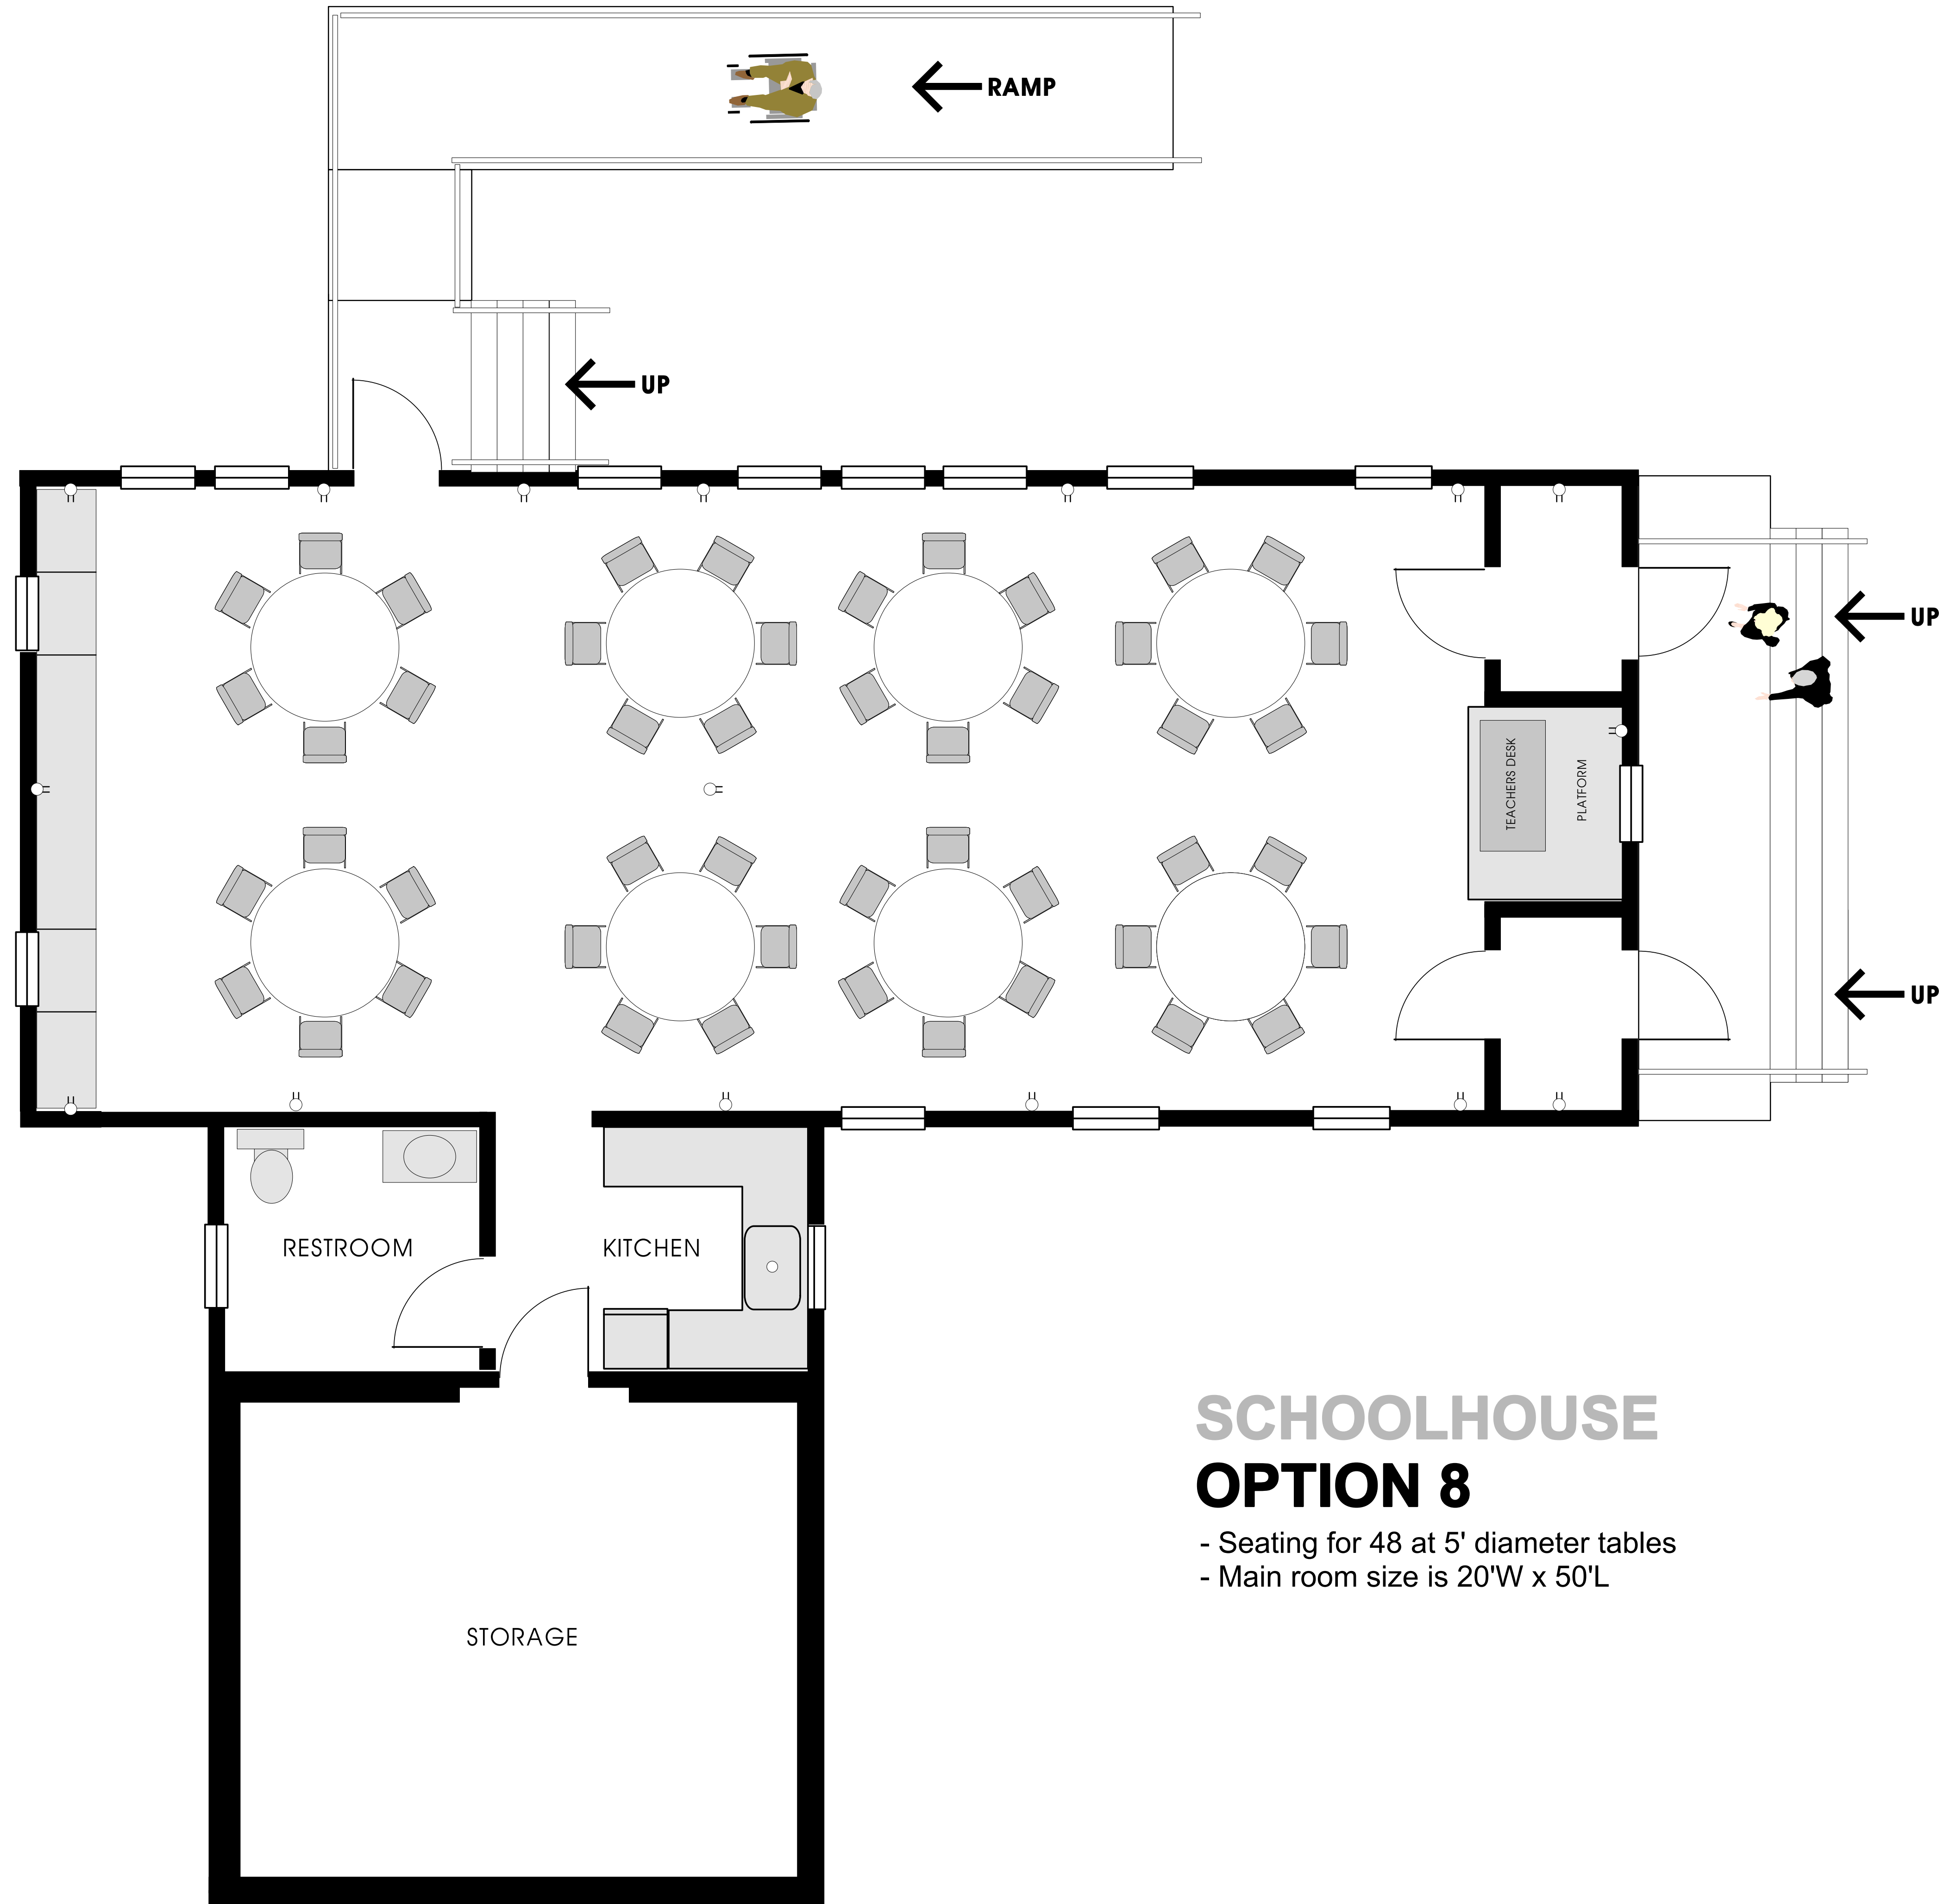

## SCHOOLHOUSE OPTION 5

- Seating for 48 at 6' diameter tables
- Additional seating for 5 at two 3'x6' tables
- Additional side seating for 8
- Lectern
- Main room size is 20'W x 50'L

## SCHOOLHOUSE OPTION 6

- Seating for 48 at 6' diameter tables
- Additional side seating for 8
- Lectern
- Main room size is 20'W x 50'L

## SCHOOLHOUSE OPTION 7

- Seating for 56 at 30" x 8' tables
- Additional side seating for 4
- Lectern
- Main room size is 20'W x 50'L

## SCHOOLHOUSE OPTION 8

- Seating for 48 at 5' diameter tables
- Main room size is 20'W x 50'L