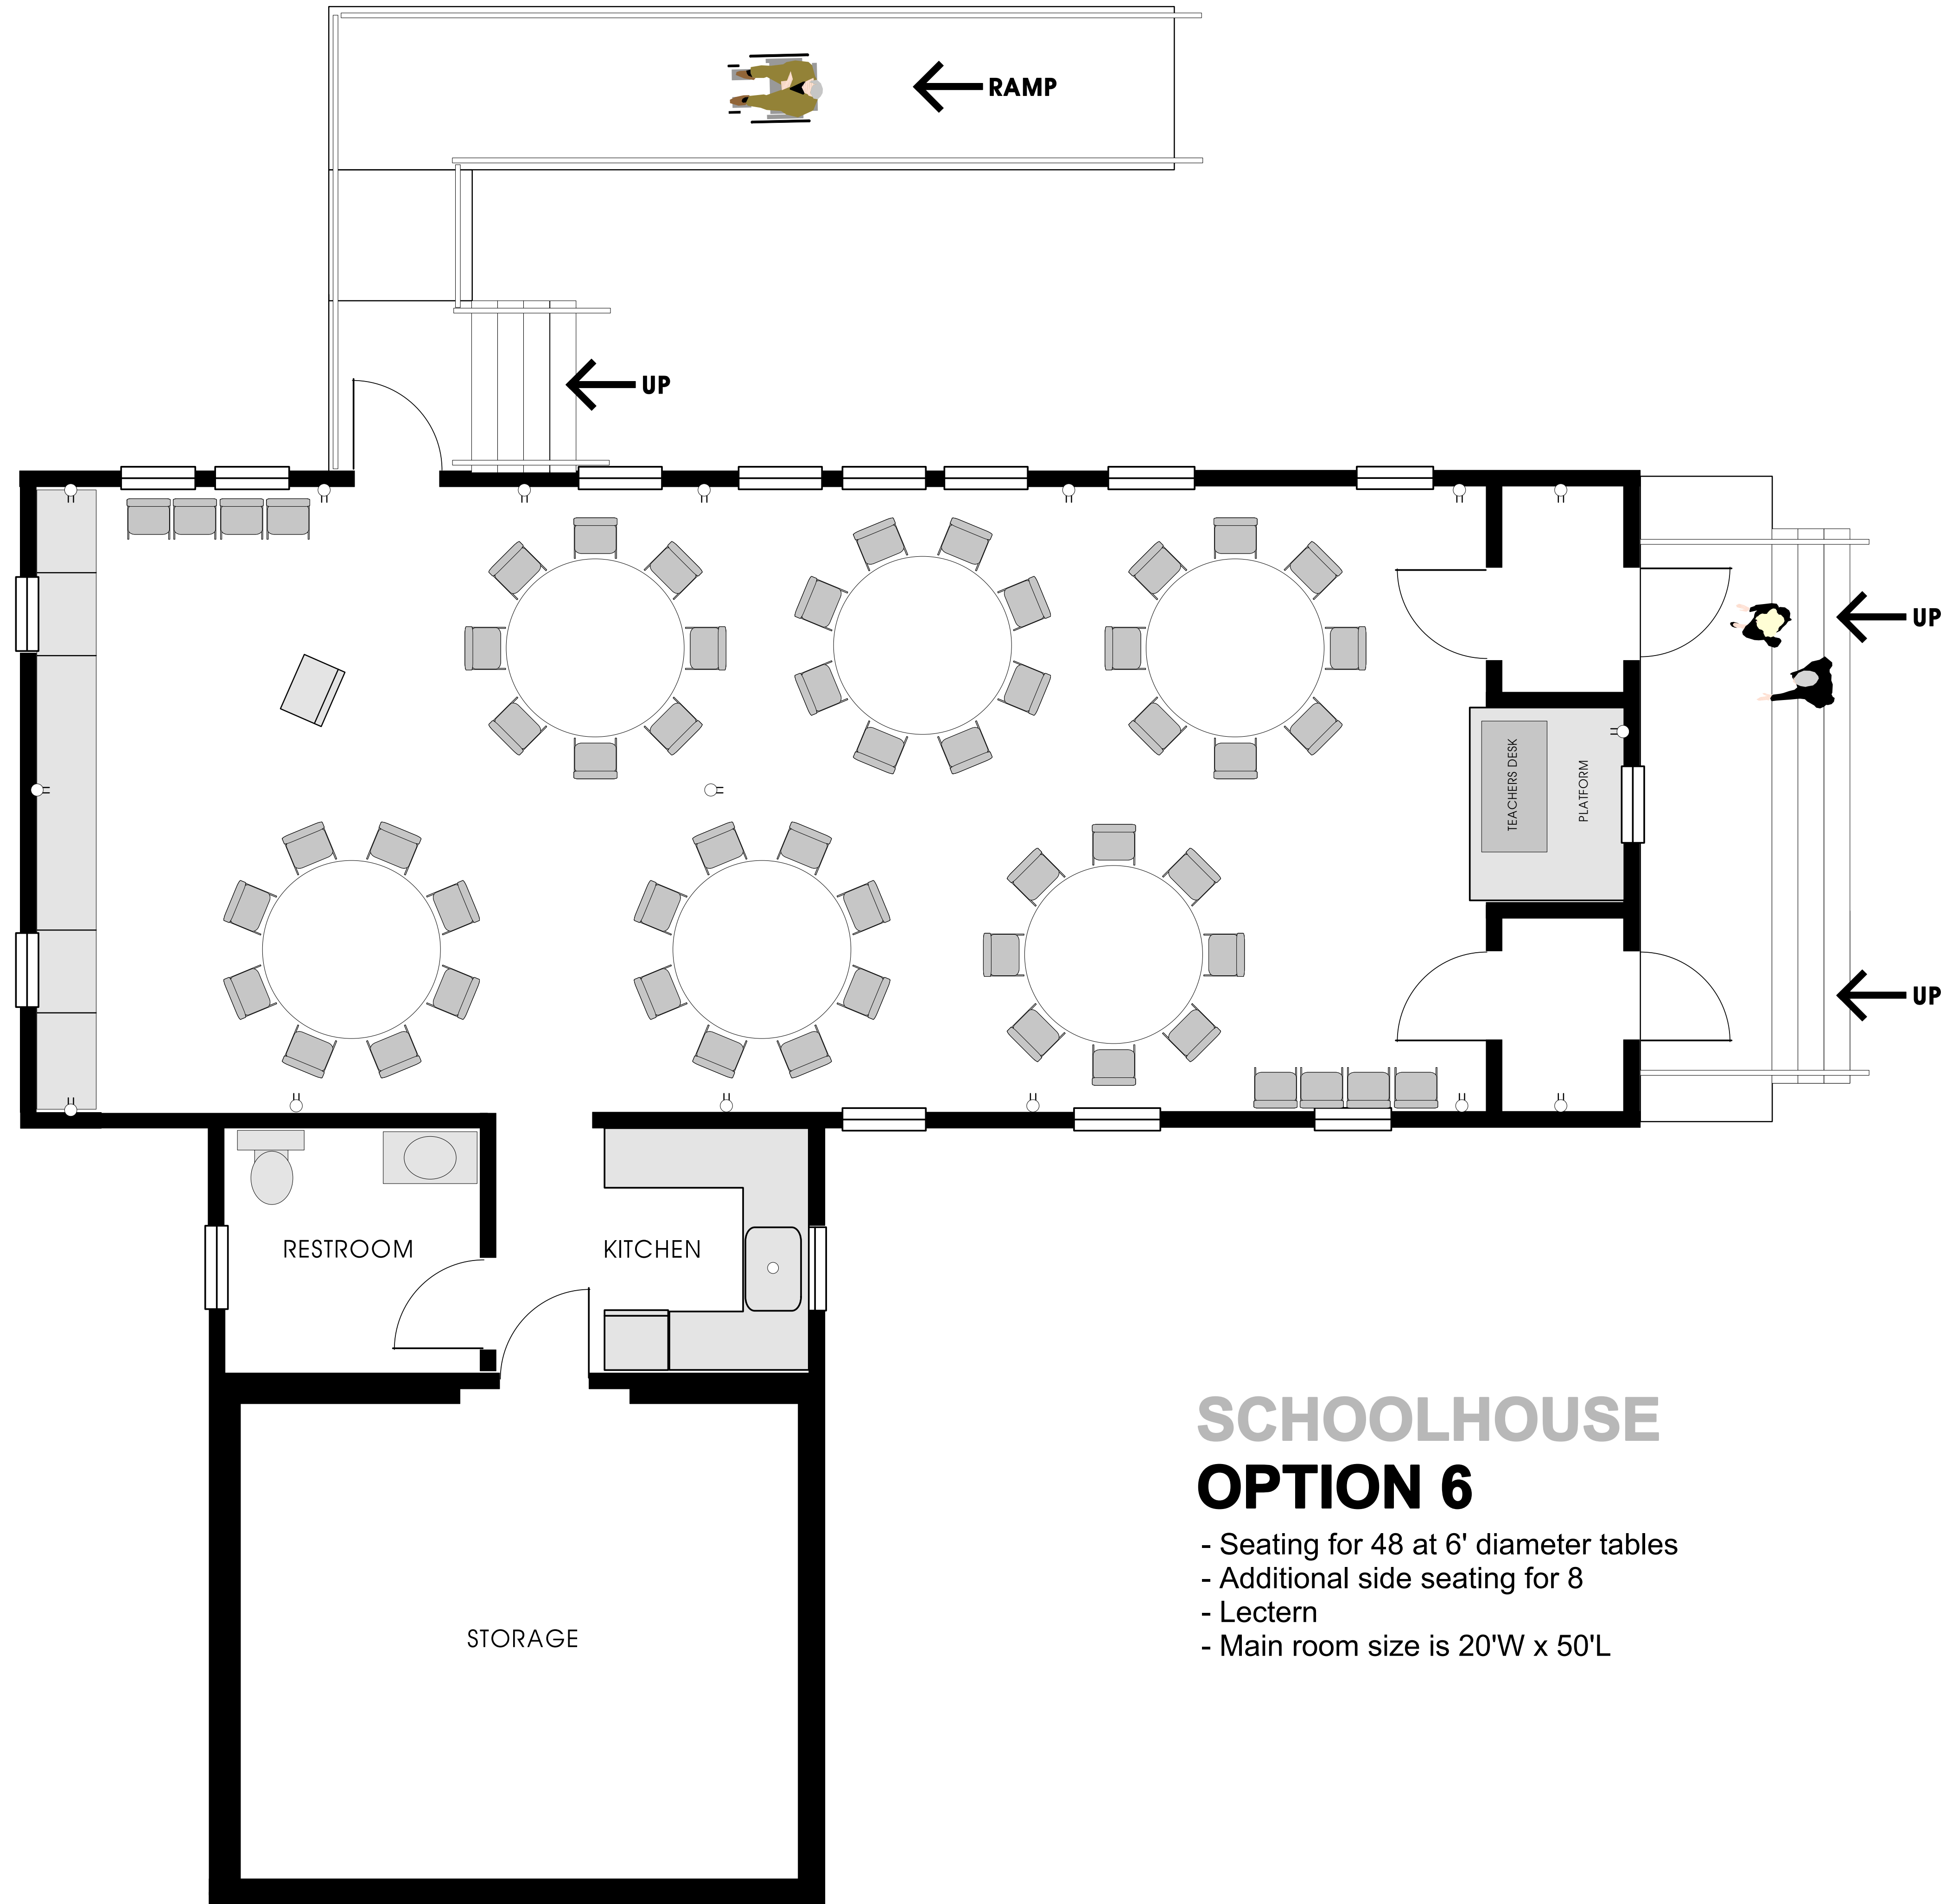

## SCHOOLHOUSE OPTION 1

- Seating 75
- Additional side seating for 3
- Lectern
- 6' diameter display table
- Main room size is 20'W x 50'L

## SCHOOLHOUSE OPTION 3

- Seating for 44 at 3'x6' tables
- Additional side seating for 4
- Lectern
- Main room size is 20'W x 50'L

## SCHOOLHOUSE OPTION 4

- Seating for 24 at 3'x6' tables
- Additional side seating for 44
- Lectern
- 3'x6' display table
- Main room size is 20'W x 50'L

## SCHOOLHOUSE OPTION 5

- Seating for 48 at 6' diameter tables
- Additional seating for 5 at two 3'x6' tables
- Additional side seating for 8
- Lectern
- Main room size is 20'W x 50'L