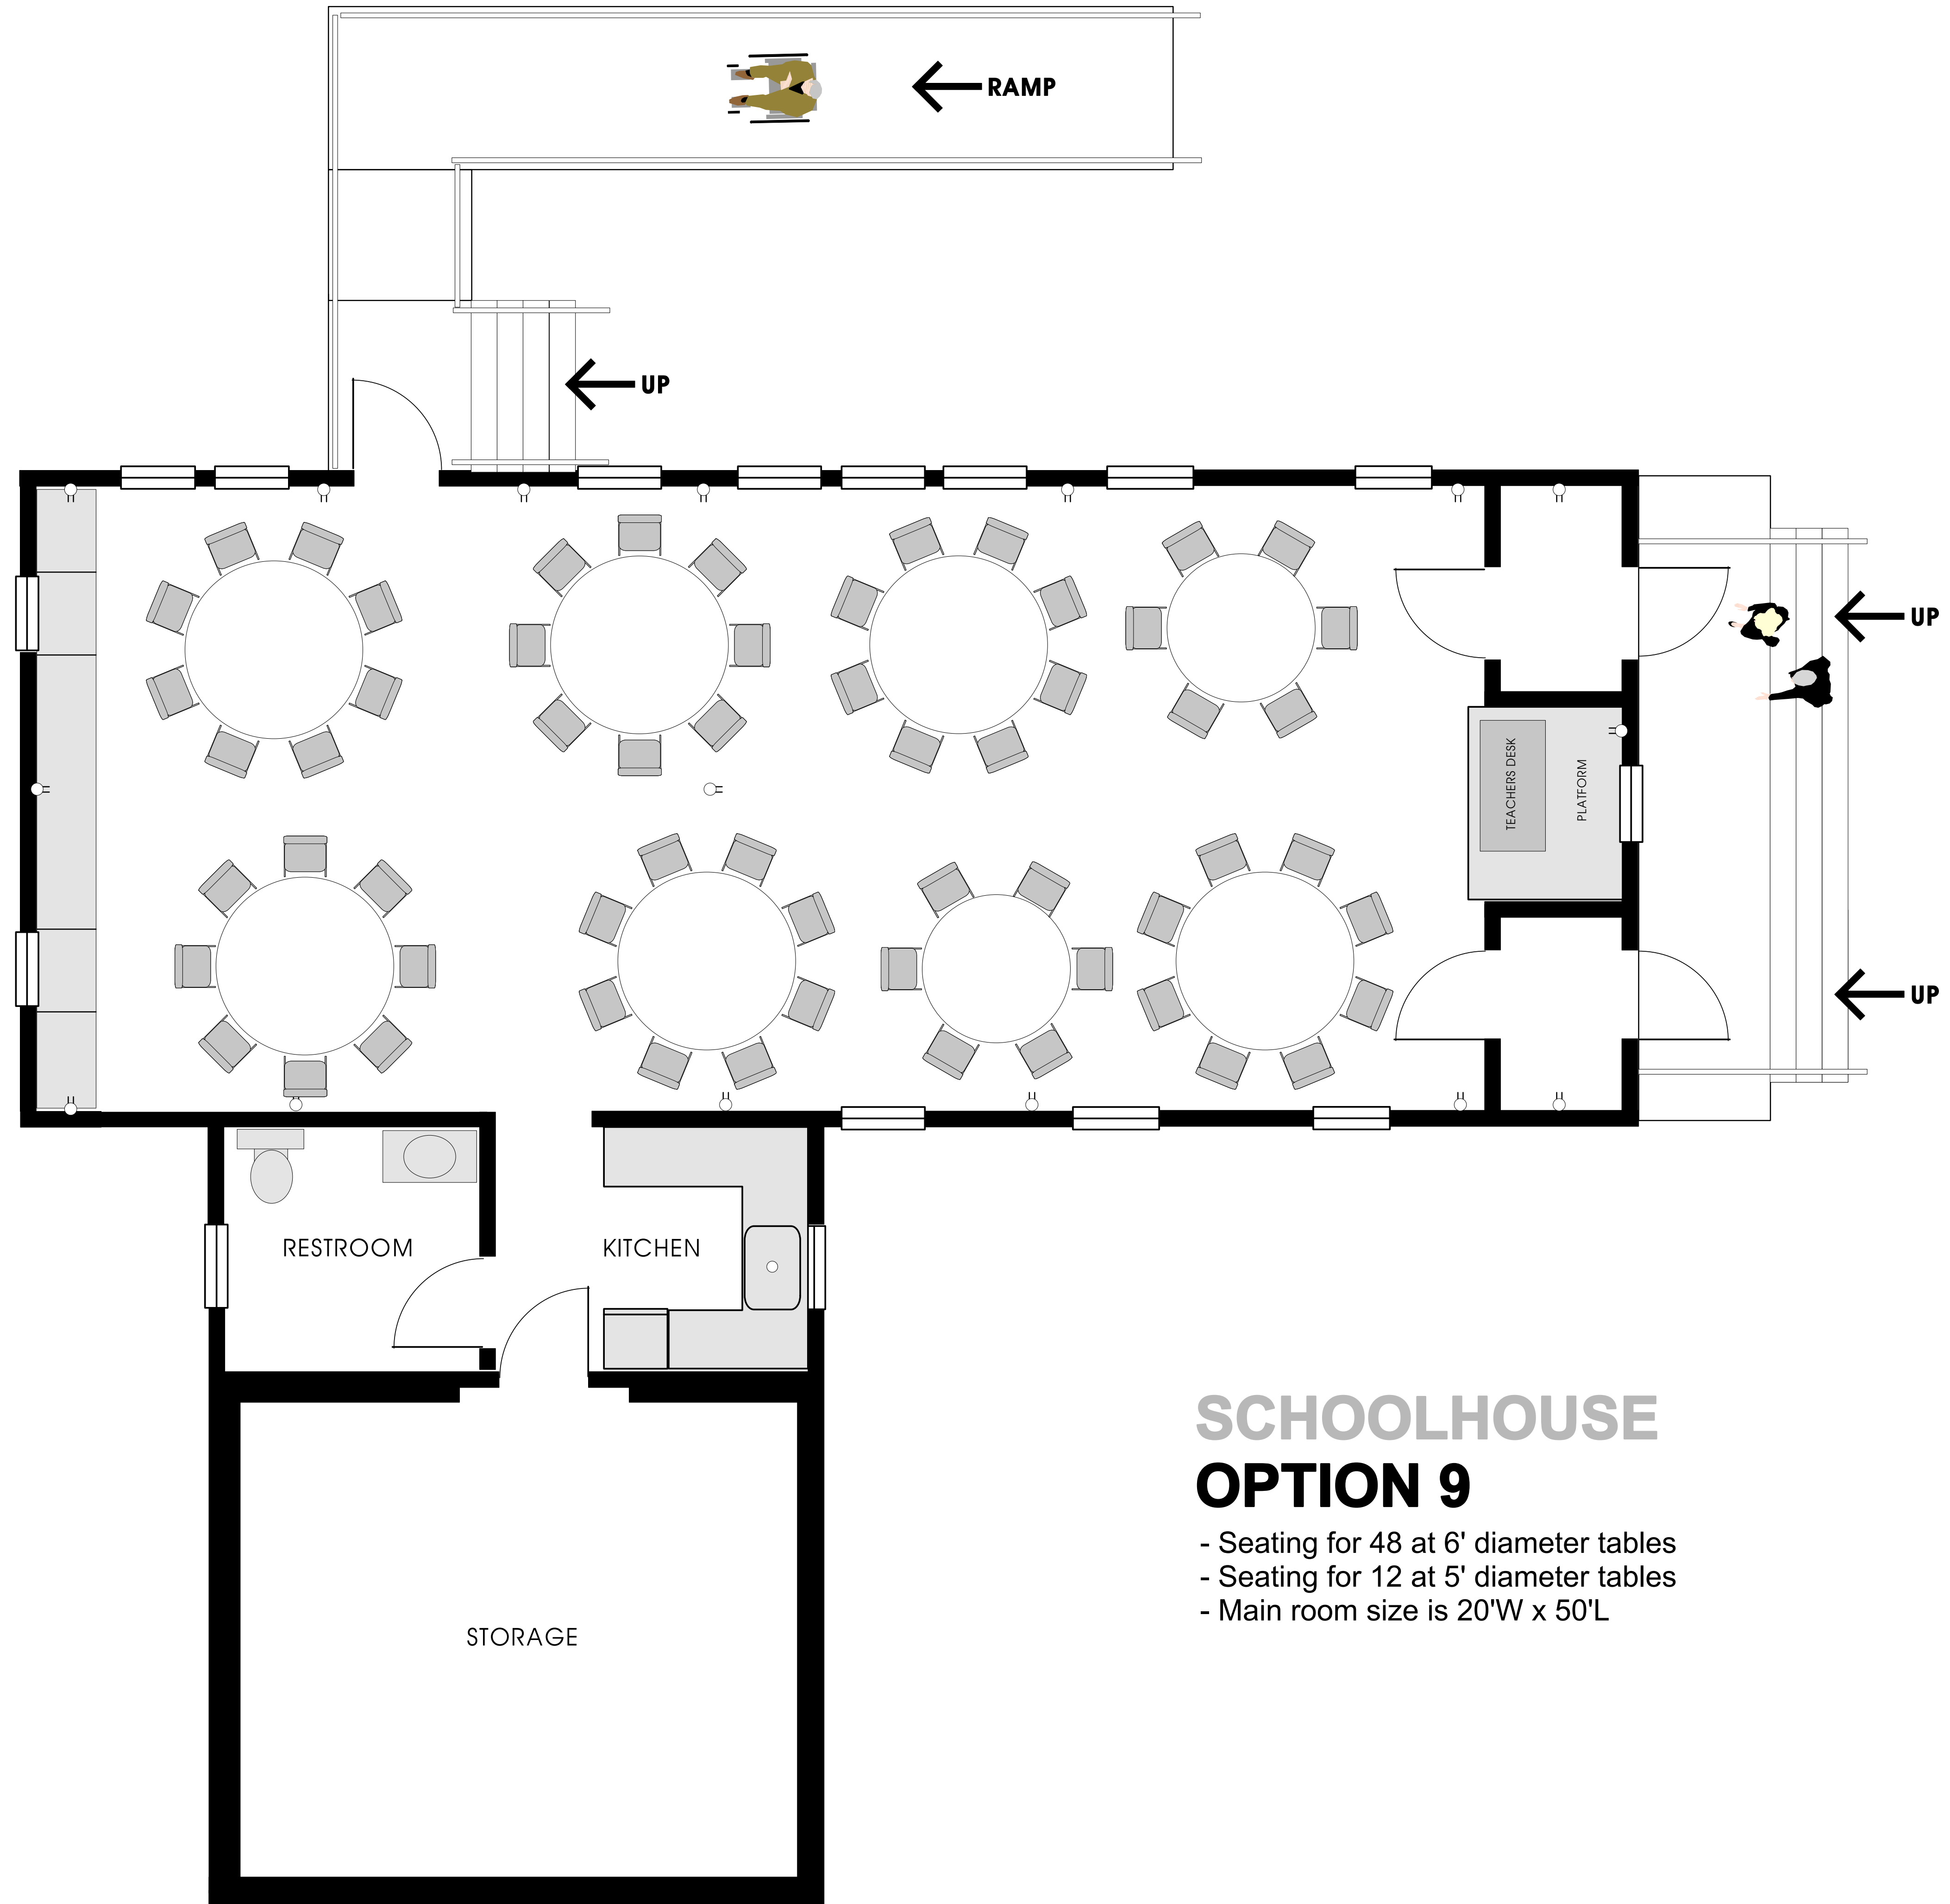

## SCHOOLHOUSE OPTION 5

- Seating for 48 at 6' diameter tables
- Additional seating for 5 at two 3'x6' tables
- Additional side seating for 8
- Lectern
- Main room size is 20'W x 50'L

## SCHOOLHOUSE OPTION 7

- Seating for 56 at 30" x 8' tables
- Additional side seating for 4
- Lectern
- Main room size is 20'W x 50'L

## SCHOOLHOUSE OPTION 8

- Seating for 48 at 5' diameter tables
- Main room size is 20'W x 50'L

## SCHOOLHOUSE OPTION 9

- Seating for 48 at 6' diameter tables
- Seating for 12 at 5' diameter tables
- Main room size is 20'W x 50'L